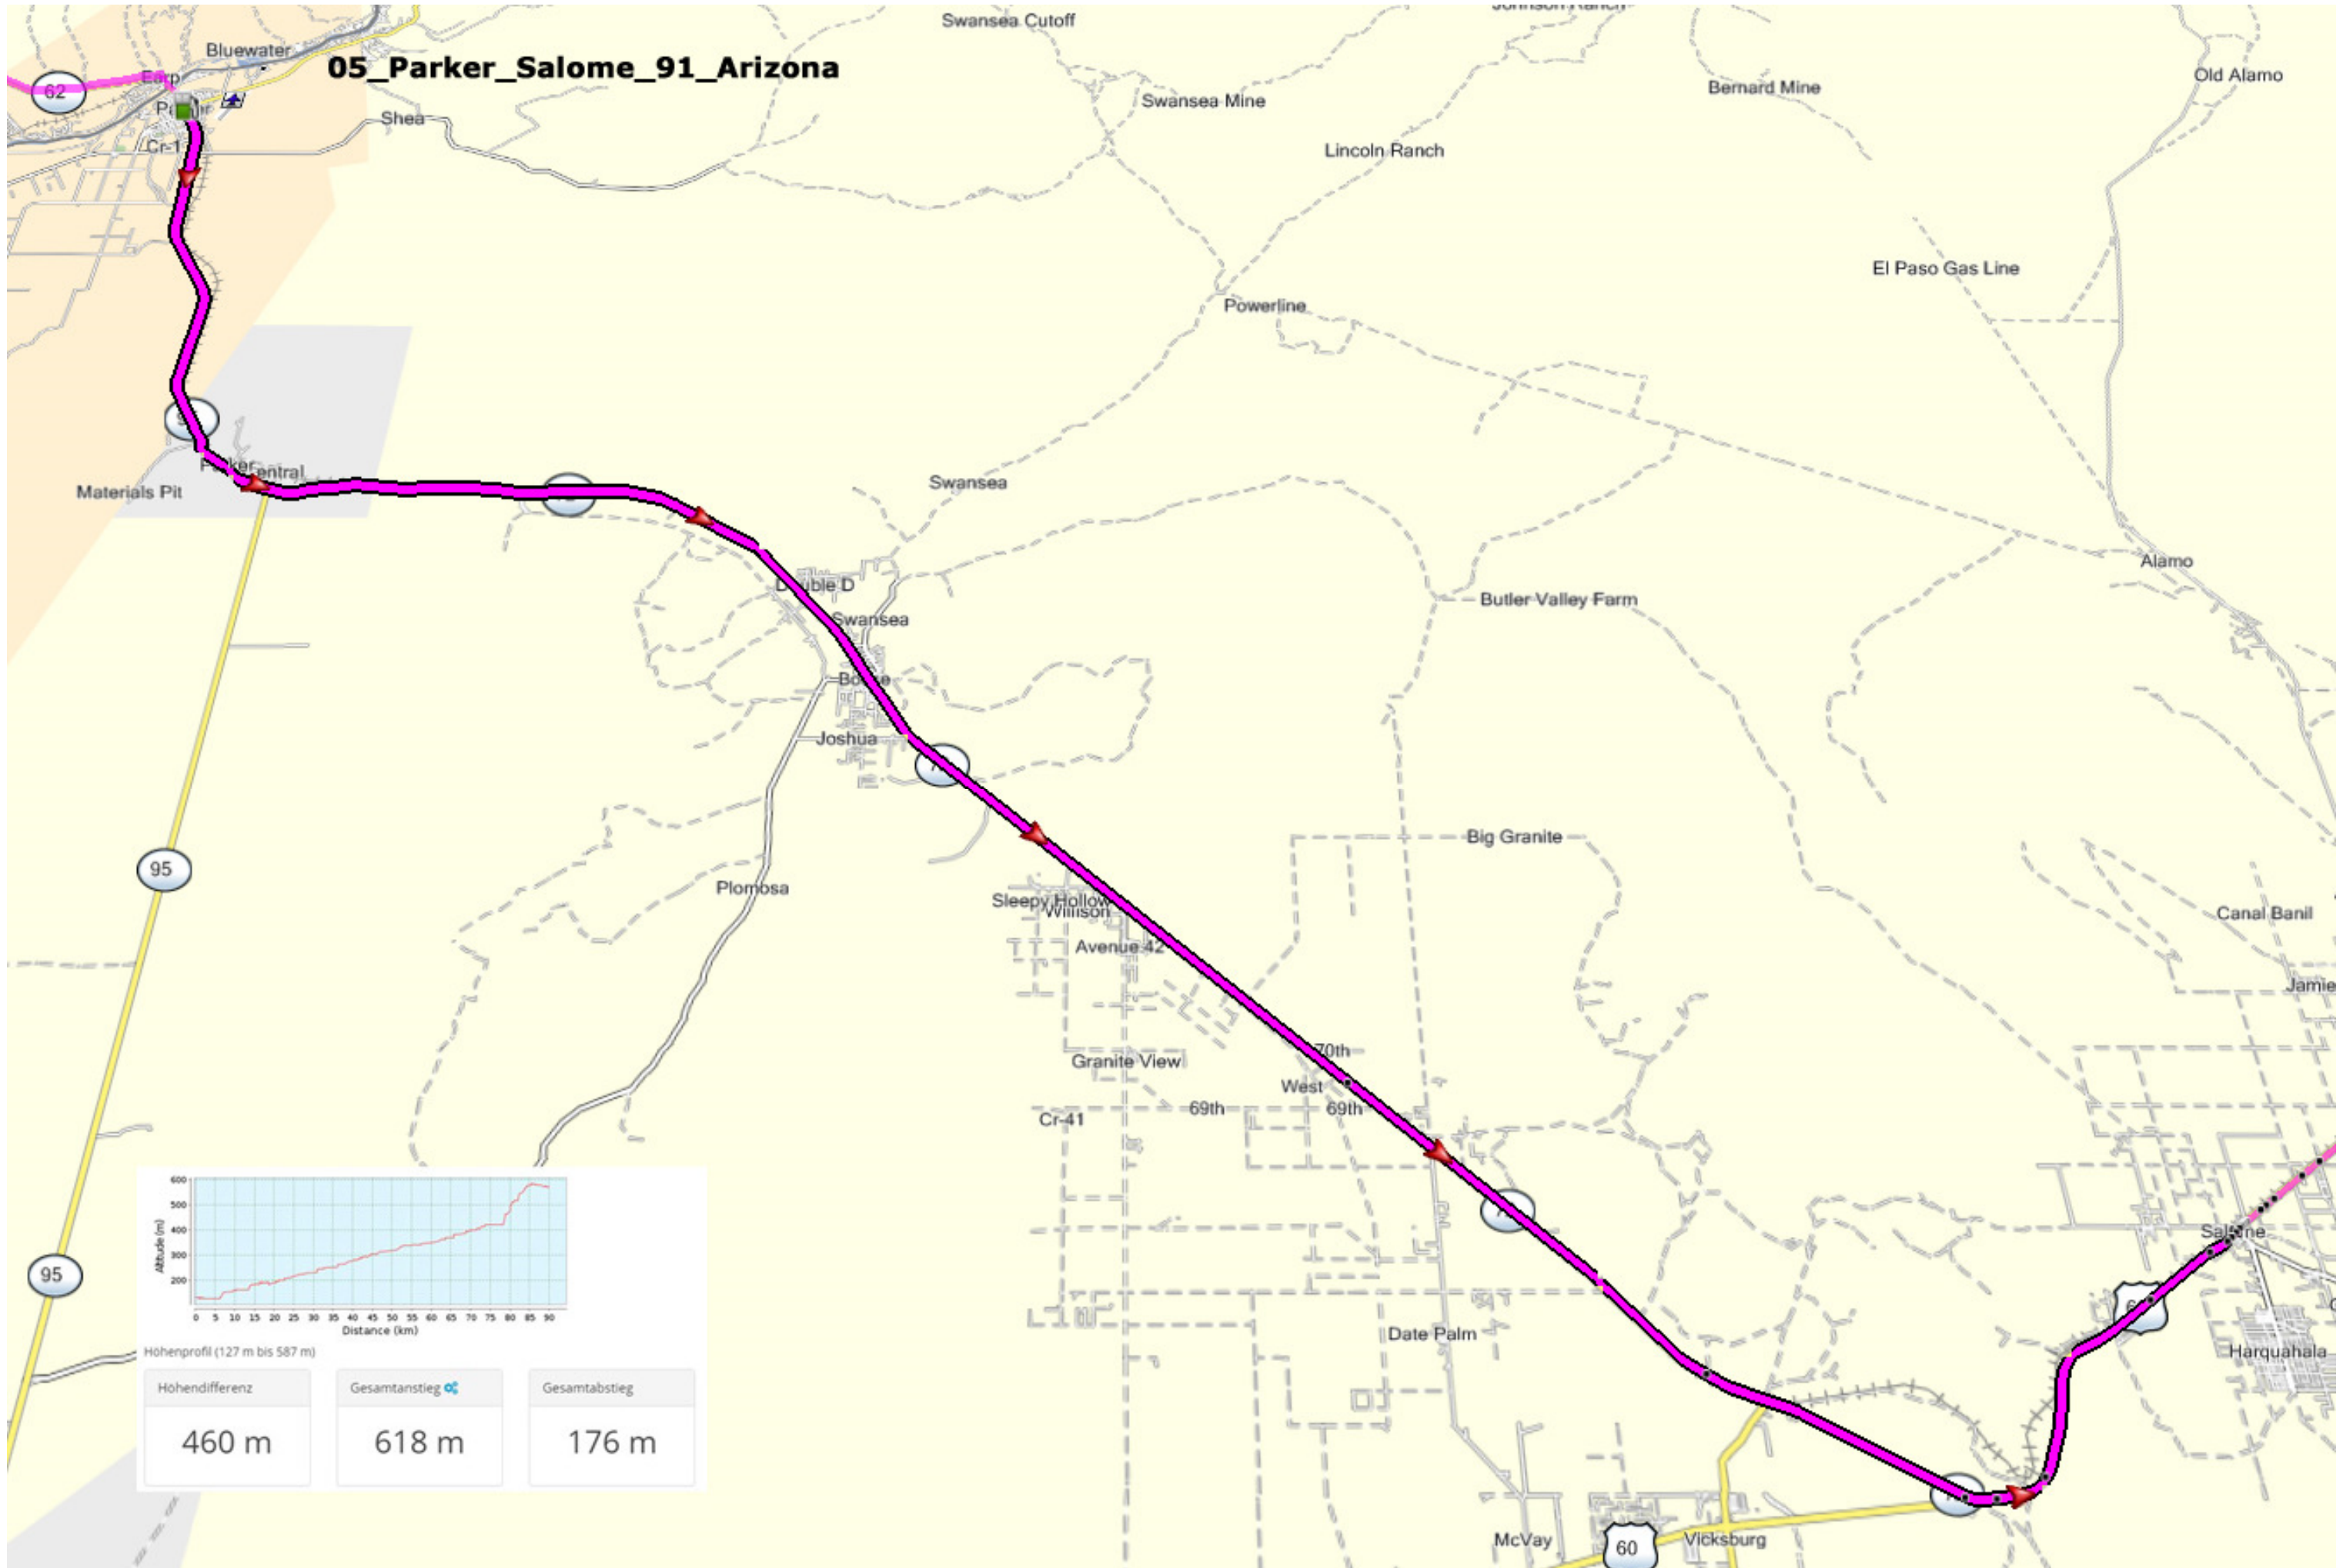

05_Parker_Salome_91_Arizona

Sheffler's Motel - 66730 US Highway 60, Salome, AZ